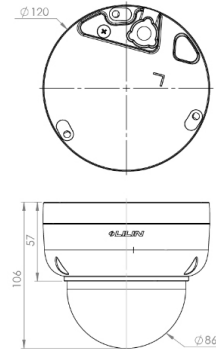

Now available. Our new 3" Camera Range. With a choice of Internal and External models.

Our new 3" range of cameras provides a choice of 4MP, 20FPS or 1080P 30FPS streaming. With drivers for custom install projects, this range of cameras are ideal for use within control systems. Cameras in the 3" range are ONVIF compliant and have a large selection of Intelligent Video surveillance features.

Features:

- 30m IR illumination
- 2.8-12mm lens
- IP66 Rated
- Two Way Audio support
- Internal RJ45
- PoE
- ONVIF Profile S supported
- Standard alarms: Motion/Audio
- IVS: Tripwire, Tripwire Semaphore, Perimeter, Advanced Motion, Object Counting, Tamper
- Deep CI Drivers
- SDDP*
- DI/DO
- SD Card recording
- Email Alerts
- Sense up+ for low light performance
- Alarm alerts to your control system
- 3 year warranty
- Internal RJ45
- View and control using LILINViewer**
- Email alert with image from your control system*

*Only available on selected models. **Free mobile App.

Versions Available:

External Models

- MR6422AX: 1080P, 30FPS
- MR6442AX: 4MP, 20FPS

Internal Models

- MR2922AX: 1080P, 30FPS
- MR2942AX: 4MP, 20FPS

IVS Features

LILIN's Intelligent Video Surveillance (IVS) iMEGAPRO cameras feature on board analytics that provide intelligent solutions, automatically analyzing captured video. IVS can detect, classify and count the behaviour of objects within a specified scene to improve parameter security or improve security within certain areas.

Tamper Detection

An alarm is triggered when someone attempts to cover, vandalise or move the camera.

Object Counting

Count objects in and out over a designated line.

Tripwire

Draw up to 8 lines or rectangles, movement across these lines will trigger an alarm.

Semaphore